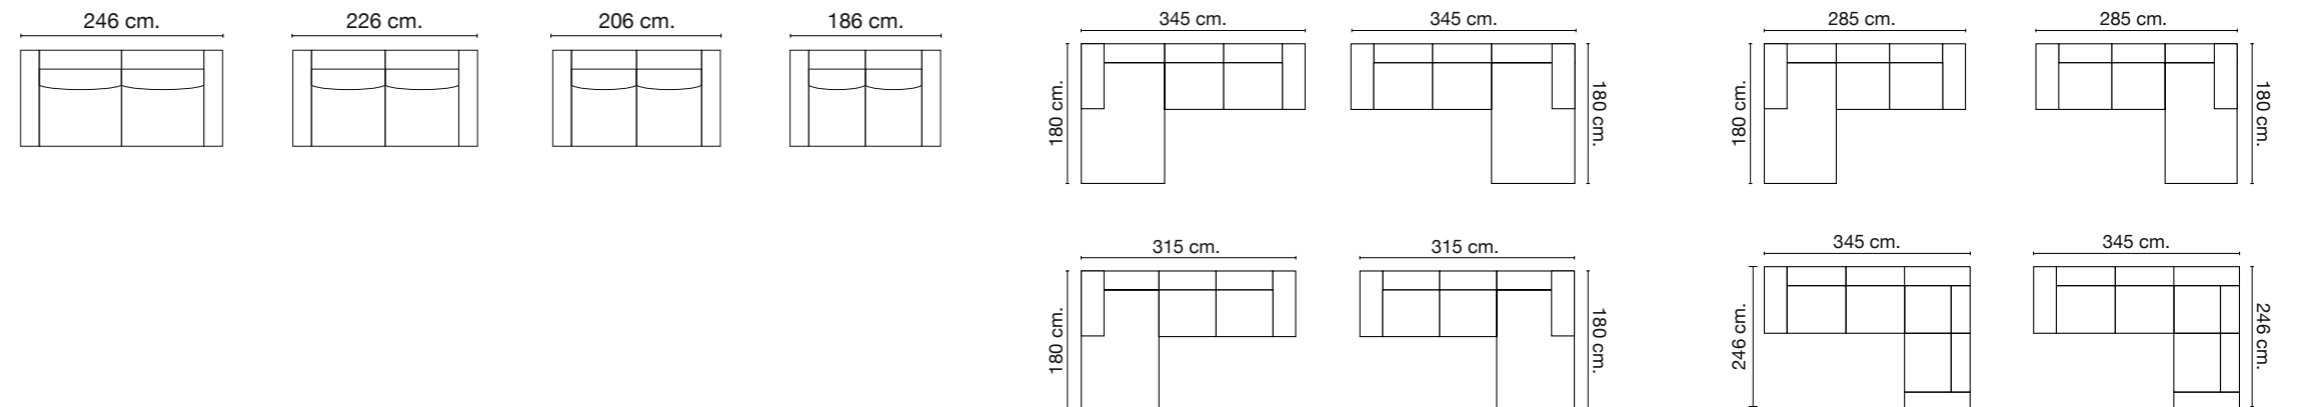

Rincón / Corner / Coin

Composiciones habituales / Common compositions / Compositions courantes